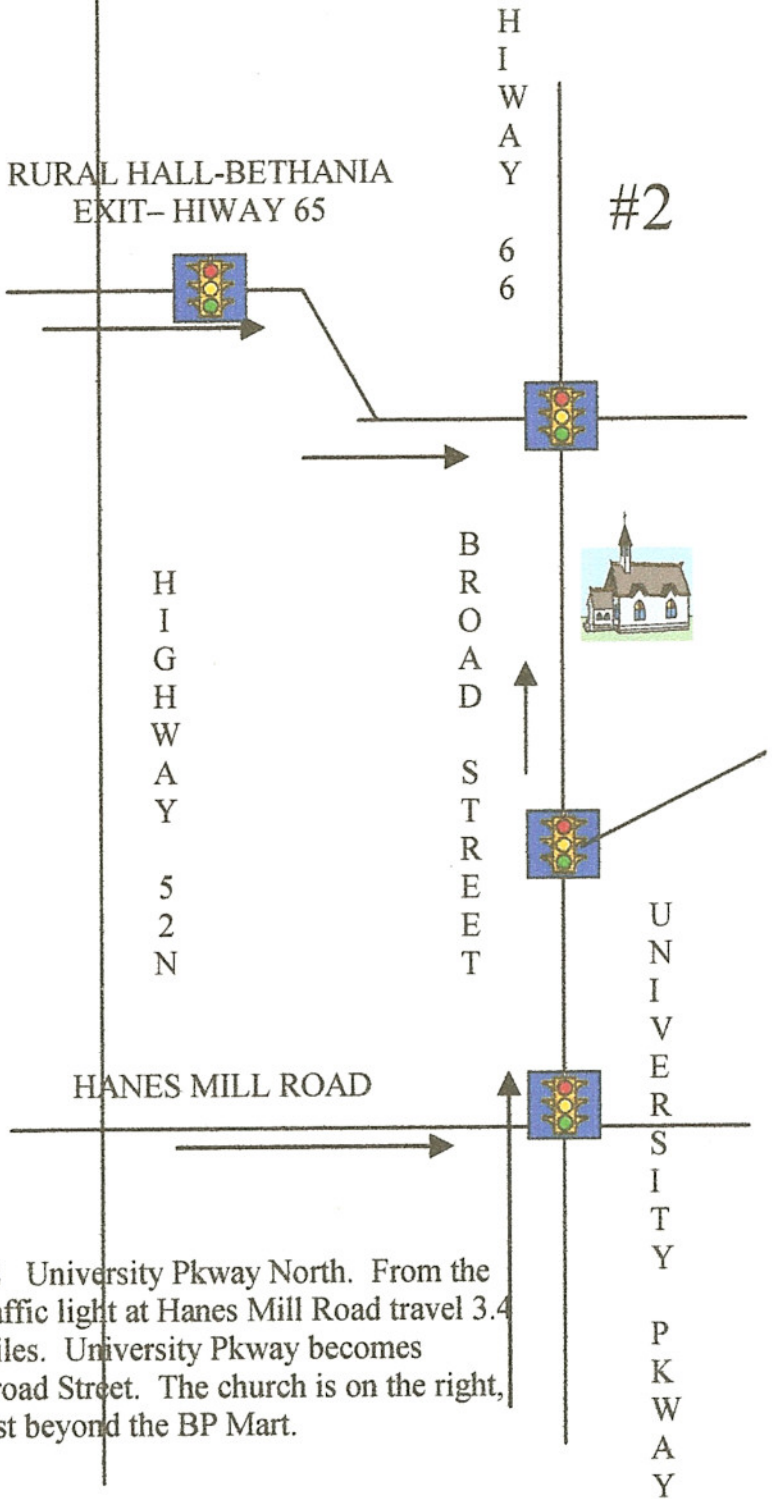

#1

#1 52 North to Rural Hall-Bethania Exit. Top of ramp bear right, travel 2.5 miles to Junction of Hiways 65&66 (traffic light). Turn right, church is .1 mile on left.

#2 University Pkwy North. From the traffic light at Hanes Mill Road travel 3.4 miles. University Pkwy becomes Broad Street. The church is on the right, just beyond the BP Mart.